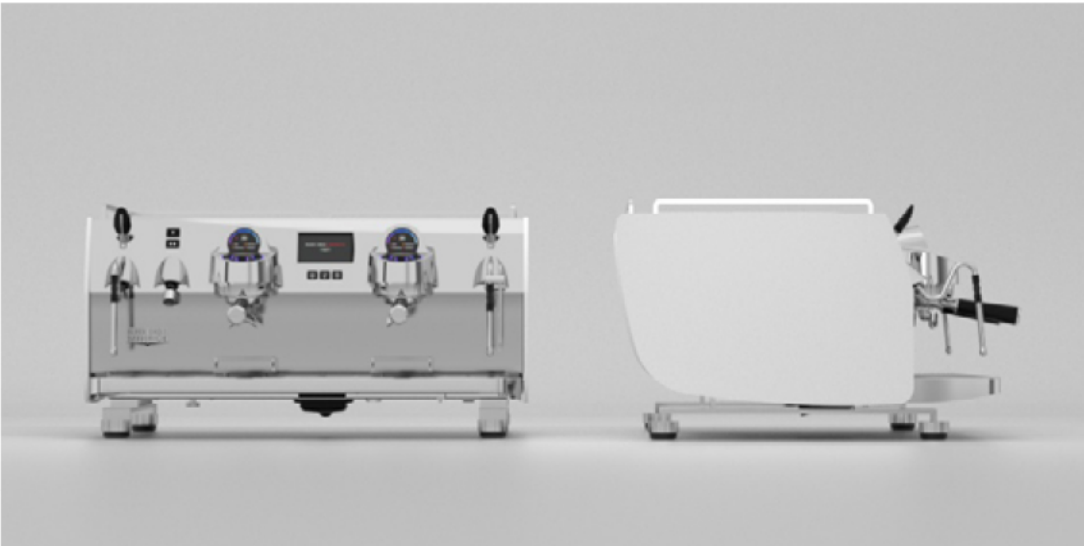

Matt White with  
Stainless steel eagle

Stainless with  
Stainless steel eagle

Technical Data  
and Colour Options

Group Number	2 Groups	3 Groups
Versions	Volumetric/gravimetric	Volumetric/gravimetric
Width mm	806	1056
Depth mm	745	745
Height mm	433	433
Group Height mm	100	100
Power W	690	8700
Net Weight Kg	90	115

Colour Options	Aluminium Side Panels	Stainless Steel Rear Panel	Eagle
Black	Matt black	Matt black	Red and stainless steel
White	Shiny white	Shiny white	Stainless steel
Stainless Steel	Chrome	Chrome	Stainless steel