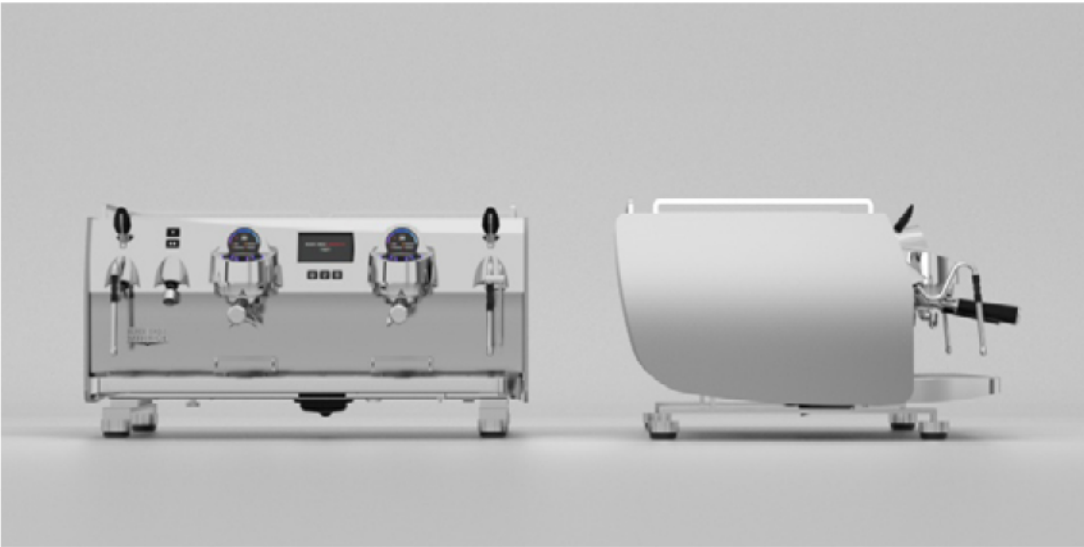

Matt White with  
Stainless steel eagle

Stainless with  
Stainless steel eagle

Technical Data  
and Colour Options

Group Number	2 Groups	3 Groups
Versions	Volumetric/gravimetric	Volumetric/gravimetric
Width mm	806	1056
Depth mm	745	745
Height mm	433	433
Group Height mm	100	100
Power W	690	8700
Net Weight Kg	90	115

Colour Options	Aluminium Side Panels	Stainless Steel Rear Panel	Eagle
Black	Matt black	Matt black	Red and stainless steel
White	Shiny white	Shiny white	Stainless steel
Stainless Steel	Chrome	Chrome	Stainless steel